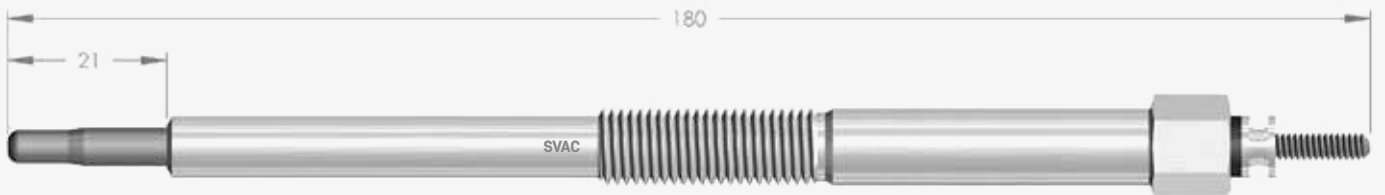

SV076	OEM	11065AD200	BERU	GN109	0100800031	BOSCH	GLP235	0250202146	NGK	DP61	Y-519J

NISSAN