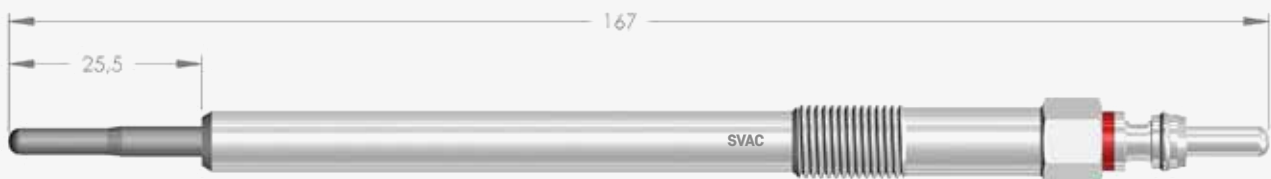

MERCEDES-BENZ