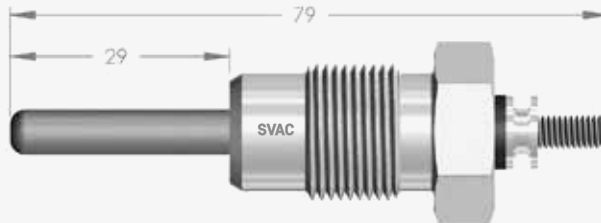

SV185	OEM	A0001599101	BERU	GV626	0100221311	BOSCH	GLP104	0250201044	NGK	-	-

MERCEDES-BENZ