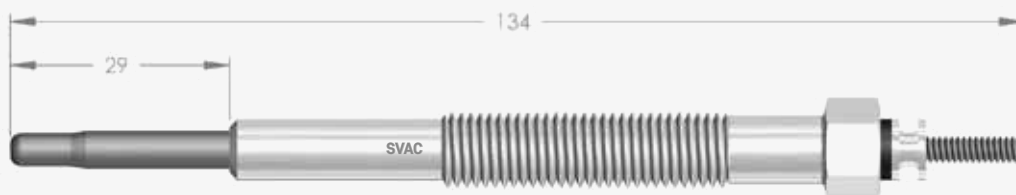

KUBOTA ENGINE

SV158	OEM	8943907774	BERU	-	-	BOSCH	-	-	NGK	-	Y-784M
--------------	-----	------------	------	---	---	-------	---	---	-----	---	--------

ISUZU MOTORS

SV159	OEM	ME067459	BERU	GN078	0100800041	BOSCH	-	-	NGK	-	Y-175-2
--------------	-----	----------	------	-------	------------	-------	---	---	-----	---	---------