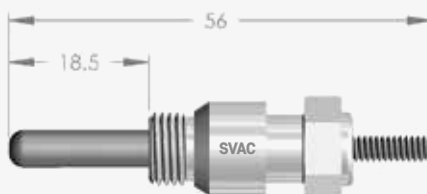

SV173	OEM	1213087	BERU	-	-	BOSCH	-	-	NGK	-	-