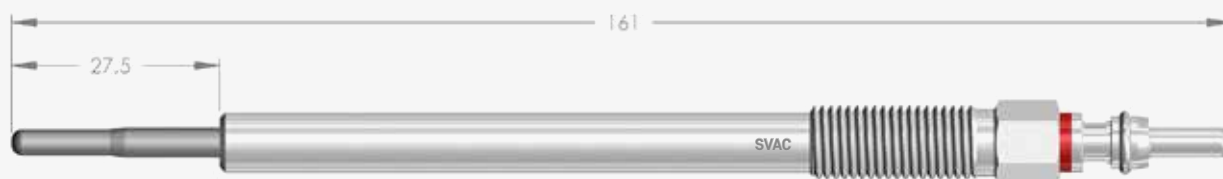

CITROËN
MITSUBISHI
PEUGEOT