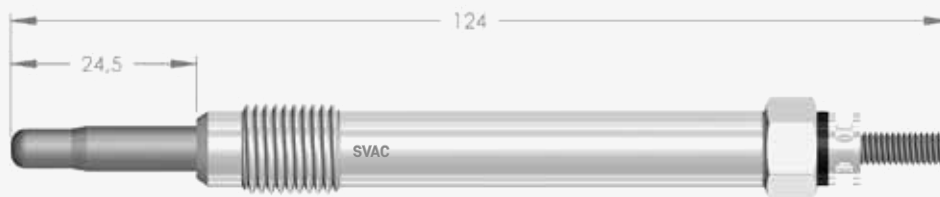

SV160	OEM	13721687	BERU	-	-	BOSCH	-	-	NGK	-	-

TRACTOR