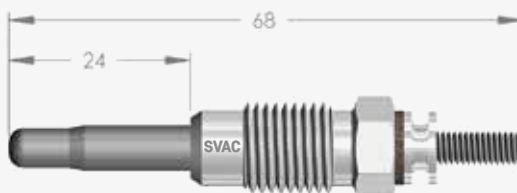

JEEP
RENAULT
VOLVO

SV104	OEM	-	BERU	-	-	BOSCH	-	-	NGK	-	-
--------------	-----	---	------	---	---	-------	---	---	-----	---	---

TRACTOR

SV105	OEM	N10591608	BERU	CGP002	0106671108	BOSCH	GLP269	0250603021	NGK	DP52	CZ-104
--------------	-----	-----------	------	--------	------------	-------	--------	------------	-----	------	--------