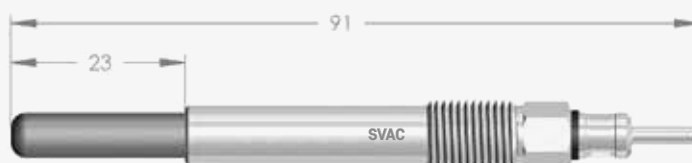

CATERPILLAR

SV030	OEM	3T9563	BERU	-	-	BOSCH	-	-	NGK	-	-
--------------	-----	--------	------	---	---	-------	---	---	-----	---	---

CATERPILLAR

SV031	OEM	3T8705	BERU	-	-	BOSCH	-	-	NGK	-	-
--------------	-----	--------	------	---	---	-------	---	---	-----	---	---