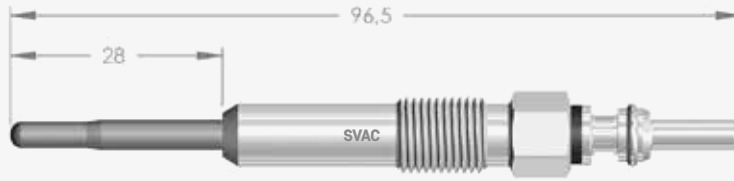

JEEP
RENAULT
VOLVO

SV104	OEM	-	BERU	-	-	BOSCH	-	-	NGK	-	-
--------------	-----	---	------	---	---	-------	---	---	-----	---	---

TRACTOR

SV105	OEM	N10591608	BERU	CGP002	0106671108	BOSCH	GLP269	0250603021	NGK	DP52	CZ-104
--------------	-----	-----------	------	--------	------------	-------	--------	------------	-----	------	--------