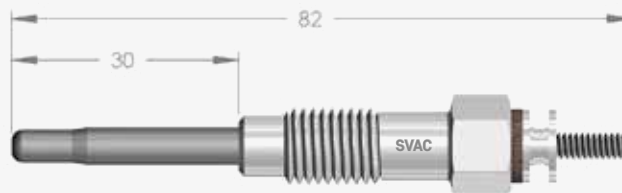

KUBOTA ENGINE
MAZDA

11V

M10 x 1,25

12

20-25 Nm

1-1,5 Nm

M4

SV170	OEM	1820A020	BERU	-	-	BOSCH	GLP242	0250523002	NGK	-	-
--------------	-----	----------	------	---	---	-------	--------	------------	-----	---	---