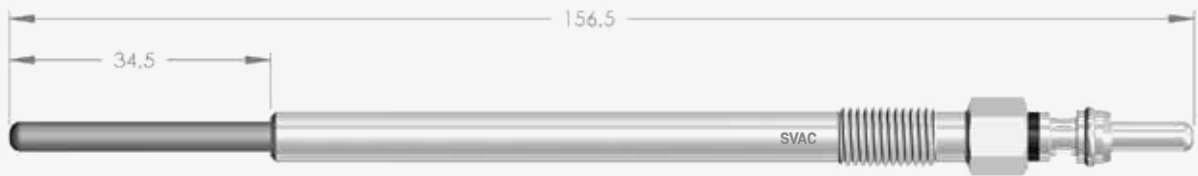

SV200	OEM	5960L1	BERU	GE131	-	BOSCH	GLP236	0250404002	NGK	-	-

CITROËN
FORD
JAGUAR
LAND ROVER

PEUGEOT

SV201	OEM	55208177	BERU	GN069	0100276031	BOSCH	-	-	NGK	-	-

ALFA ROMEO

SV202	OEM	6671590001	BERU	-	-	BOSCH	-	-	NGK	-	Y-537AS

SSANGYONG

SV203	OEM	A6421590101	BERU	-	-	BOSCH	-	-	NGK	DP84	CZ-159

MERCEDES-BENZ