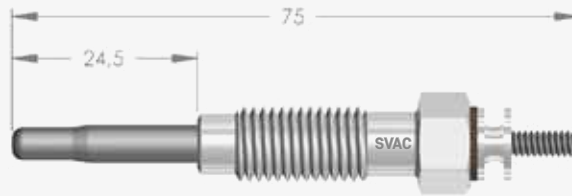

MITSUBISHI MOTORS
TRACTOR