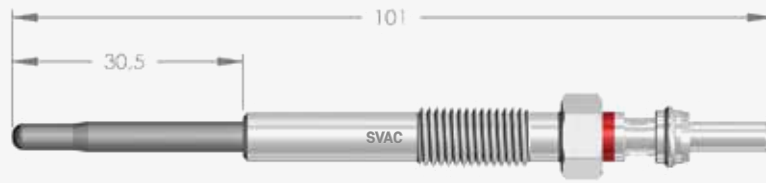

5V	M9 x 1,00	9	8-15 Nm	-	SOKET

SV199	OEM	GK2Q6M090AA	BERU	-	-	BOSCH	-	-	NGK	-	-
--------------	-----	-------------	------	---	---	-------	---	---	-----	---	---

FORD

4,4V	M10 x 1,00	10	15-20 Nm	-	SOKET

SV200	OEM	5960L1	BERU	GE131	-	BOSCH	GLP236	0250404002	NGK	-	-
--------------	-----	--------	------	-------	---	-------	--------	------------	-----	---	---