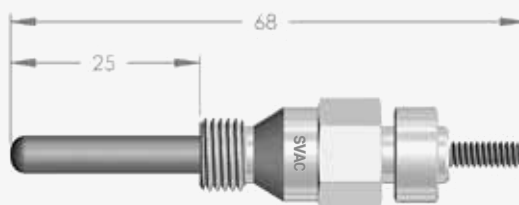

SV174	OEM	-	BERU	-	-	BOSCH	-	-	NGK	-	-