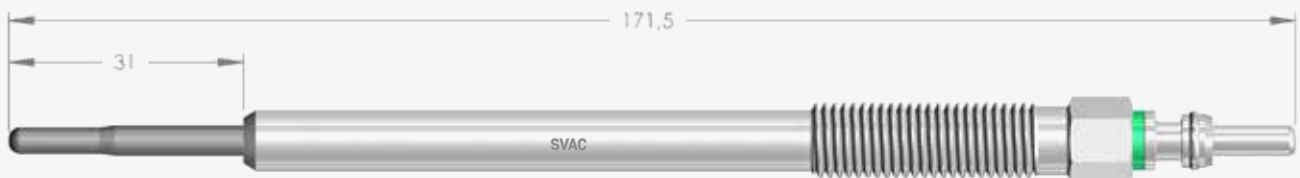

KUBOTA ENGINE
MAZDA

11V

M10 x 1,25

12

20-25 Nm

1-1,5 Nm

M4

SV170	OEM	1820A020	BERU	-	-	BOSCH	GLP242	0250523002	NGK	-	-
--------------	-----	----------	------	---	---	-------	--------	------------	-----	---	---