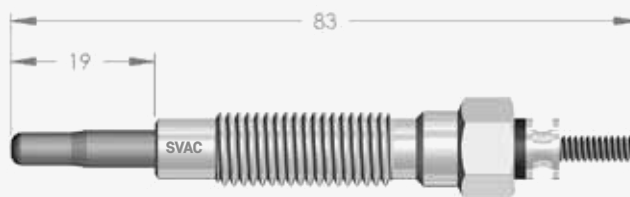

SV137	OEM	ME203539	BERU	GN070	0100800033	BOSCH	GLP137	0250202124	NGK	DP59	Y-1007J

MITSUBISHI

SV138	OEM	2666A012	BERU	-	-	BOSCH	-	-	NGK	-	Y-145T

MITSUBISHI MOTORS
TRACTOR

SV139	OEM	62814100230A	BERU	-	-	BOSCH	-	-	NGK	-	Y-510R

TRACTOR

SV140	OEM	1106565N01	BERU	GN101	0100226514	BOSCH	GLP108	0250312001	NGK	-	CY-51

NISSAN