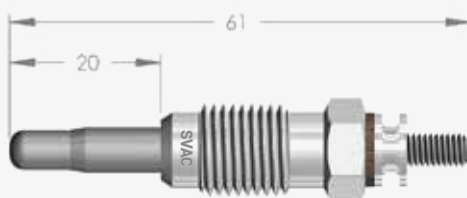

SV143	OEM	11065-V0700	BERU	GV689	0100221152	BOSCH	-	0250202010	NGK	-	Y-204TS1