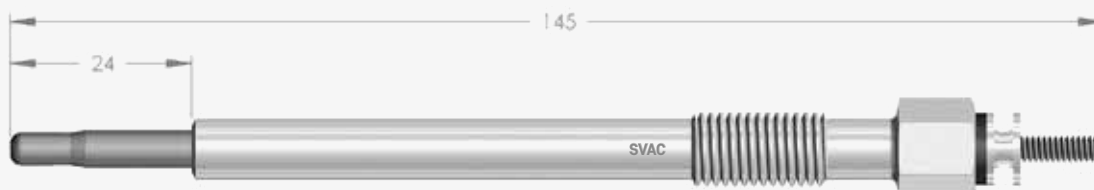

NISSAN
OPEL
RENAULT

11V	M10 x 1,00	10	15-20 Nm	-	SOKET

SV078	OEM	93186025	BERU	GN997	0100226312	BOSCH	-	-	NGK	-	Y-1038J